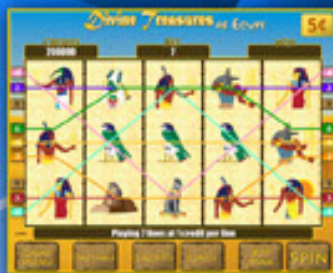

Race & Sports Book Slot Machines MAKE EVERY SEAT A PROFIT CENTER

**BRAND
NEW**

**RACE & SPORTS
BAR TOP UNITS**

**RACE & SPORTS
SLOT MACHINES**

- Make sports & race bets from your seat - Never wait in line to make a bet
- Bet blackjack, bingo, slots, video poker from the same screen
- Watch the game from your seat
- Every seat is now a profit center

702-463-7276
WWW.ISISPORTS.COM

isiSPORTS
ISI ISI ISI

Automated Sports & Race Book Basic Sit-down Specifications

BILL VALIDATORS

Cashcode Horizontal BV: Counter Top
Cashcode: Bartop

BV Bezel: LED Bezel (standard)

BV Cashbox: Metal Plastic

TICKET PRINTERS

Nanoptix Paycheck 3

SUPPORT

Real Time Remote Monitoring

SAS VERSIONS SUPPORTED

Up to SAS 5

CARD READER

Simtek Card Reader

SCREEN

Diagonal: 20.1"
17.5" x 9.8" (viewable)

SCREEN RESOLUTION

1360 x 768 pixels

DIMENSIONS

(Bartop)	(Counter Top)
Weight: 135 lbs	Weight: 45 lbs
Top: 26.0" x 15.7"	Width: 16"
Base: 24.1" x 13.5"	Height: 16"