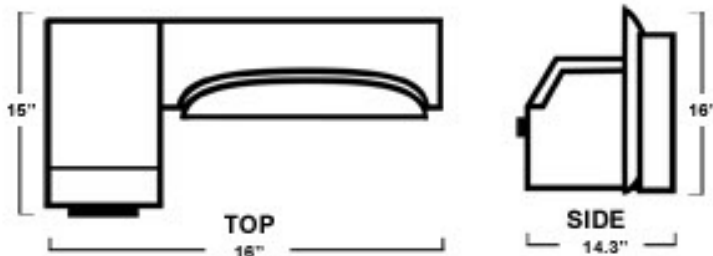

Automated Sports & Race Book Basic Sit-down Specifications

BILL VALIDATORS

Cashcode Horizontal BV: Counter Top
Cashcode: Bartop

BV Bezel: LED Bezel (standard)

BV Cashbox: Metal Plastic

TICKET PRINTERS

Nanoptix Paycheck 3

SUPPORT

Real Time Remote Monitoring

SAS VERSIONS SUPPORTED

Up to SAS 5

CARD READER

Simtek Card Reader

SCREEN

Diagonal: 20.1"
17.5" x 9.8" (viewable)

SCREEN RESOLUTION

1360 x 768 pixels

DIMENSIONS

(Bartop)	(Counter Top)
Weight: 135 lbs	Weight: 45 lbs
Top: 26.0" x 15.7"	Width: 16"
Base: 24.1" x 13.5"	Height: 16"

POWER SUPPORTED

110 volts, 220 volts

Startup/Surge State:	2.5 A
Operating State:	2.0 A
Max Load:	6.3 A
Power Consumption:	506.0 BTU/hr

Typical currents are provided for reference only. Actual current use will depend upon machine configuration and addition of supplemental equipment such as, but not limited to, systems monitoring equipment, progressive equipment, and service equipment.

SAFETY RATINGS

UL

LOCKS

Main Door, Lower Cabinet Access, Cash Box Door, Cash Box

702-463-7276
WWW.ISISPORTS.COM
WWW.ISISPORTS.COM