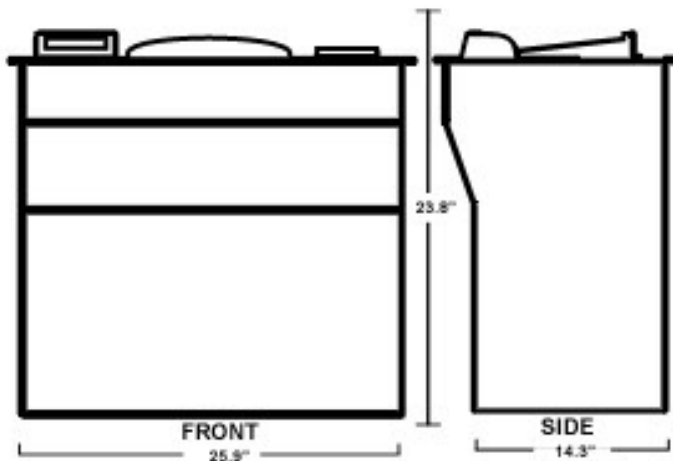

Automated Sports & Race Book Basic Sit-down Specifications

BILL VALIDATORS

Cashcode Horizontal BV: Counter Top
Cashcode: Bartop

BV Bezel: LED Bezel (standard)

BV Cashbox: Metal Plastic

TICKET PRINTERS

Nanoptix Paycheck 3

SUPPORT

Real Time Remote Monitoring

SAS VERSIONS SUPPORTED

Up to SAS 5

CARD READER

Simtek Card Reader

SCREEN

Diagonal: 20.1"
17.5" x 9.8" (viewable)

SCREEN RESOLUTION

1360 x 768 pixels

DIMENSIONS

(Bartop)	(Counter Top)
Weight: 135 lbs	Weight: 45 lbs
Top: 26.0" x 15.7"	Width: 16"
Base: 24.1" x 13.5"	Height: 16"

POWER SUPPORTED

110 volts, 220 volts

Startup/Surge State:	2.5 A
Operating State:	2.0 A
Max Load:	6.3 A
Power Consumption:	506.0 BTU/hr

Typical currents are provided for reference only. Actual current use will depend upon machine configuration and addition of supplemental equipment such as, but not limited to, systems monitoring equipment, progressive equipment, and service equipment.

SAFETY RATINGS

UL

LOCKS

Main Door, Lower Cabinet Access, Cash Box Door, Cash Box

702-463-7276
WWW.ISISPORTS.COM
WWW.ISISPORTS.COM