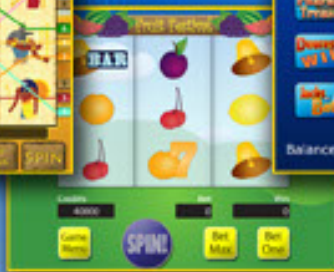

Race & Sports Book Slot Machines MAKE EVERY SEAT A PROFIT CENTER

**BRAND
NEW**

**RACE & SPORTS
BAR TOP UNITS**

**RACE & SPORTS
SLOT MACHINES**

- Make sports & race bets from your seat - Never wait in line to make a bet
- Bet blackjack, bingo, slots, video poker from the same screen
- Watch the game from your seat
- Every seat is now a profit center

702-463-7276
WWW.ISISPORTS.COM

isiSPORTS
ISI ISI ISI

Automated Sports & Race Book Basic Sit-down Specifications

BILL VALIDATORS

Cashcode Horizontal BV: Counter Top
Cashcode: Bartop

BV Bezel: LED Bezel (standard)

BV Cashbox: Metal Plastic

TICKET PRINTERS

Nanoptix Paycheck 3

SUPPORT

Real Time Remote Monitoring

SAS VERSIONS SUPPORTED

Up to SAS 5

CARD READER